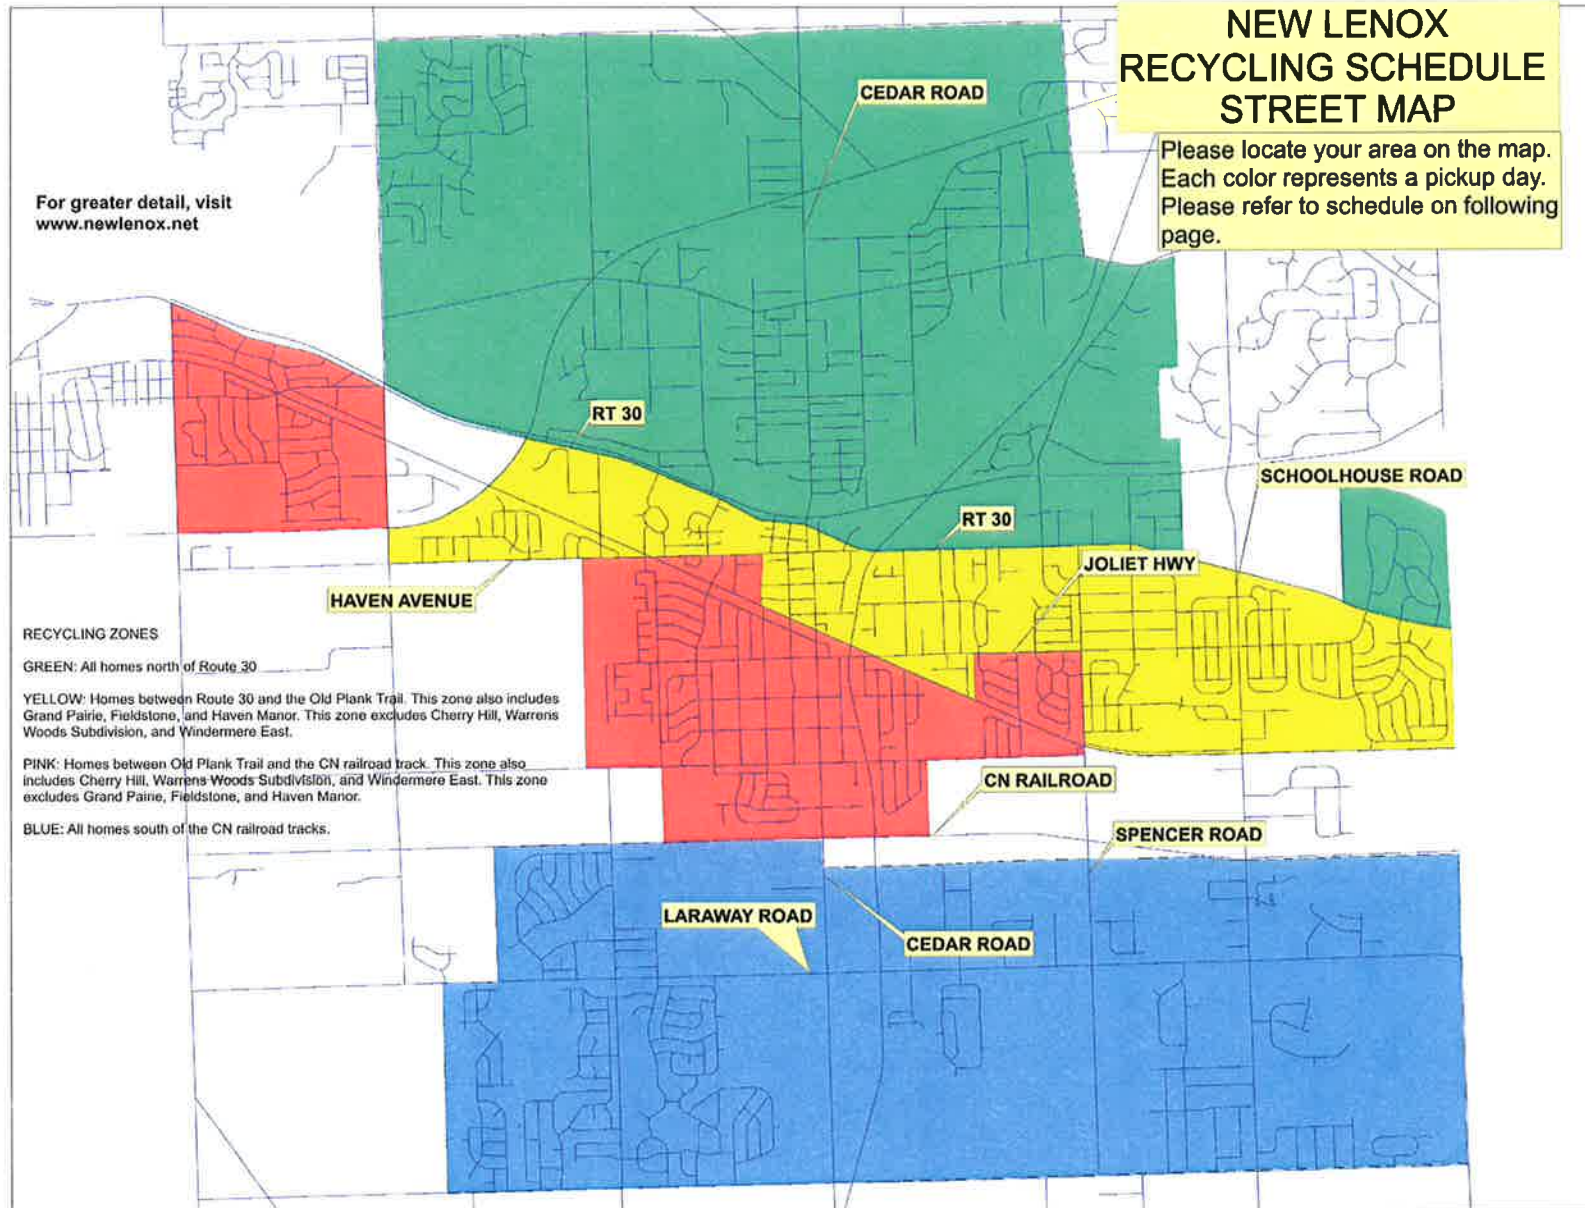

NEW LENOX RECYCLING SCHEDULE STREET MAP

Please locate your area on the map. Each color represents a pickup day. Please refer to schedule on following page.

For greater detail, visit www.newlenox.net

RECYCLING ZONES

GREEN: All homes north of Route 30

YELLOW: Homes between Route 30 and the Old Plank Trail. This zone also includes Grand Prairie, Fieldstone, and Haven Manor. This zone excludes Cherry Hill, Warrens Woods Subdivision, and Windermere East.

PINK: Homes between Old Plank Trail and the CN railroad track. This zone also includes Cherry Hill, Warrens Woods Subdivision, and Windermere East. This zone excludes Grand Paine, Fieldstone, and Haven Manor.

BLUE: All homes south of the CN railroad tracks.

NEW LENOX

2012 RECYCLE SCHEDULE

Recycle pickup days are marked for you on the calendar. Please follow this every other week schedule according to the map on the other side.